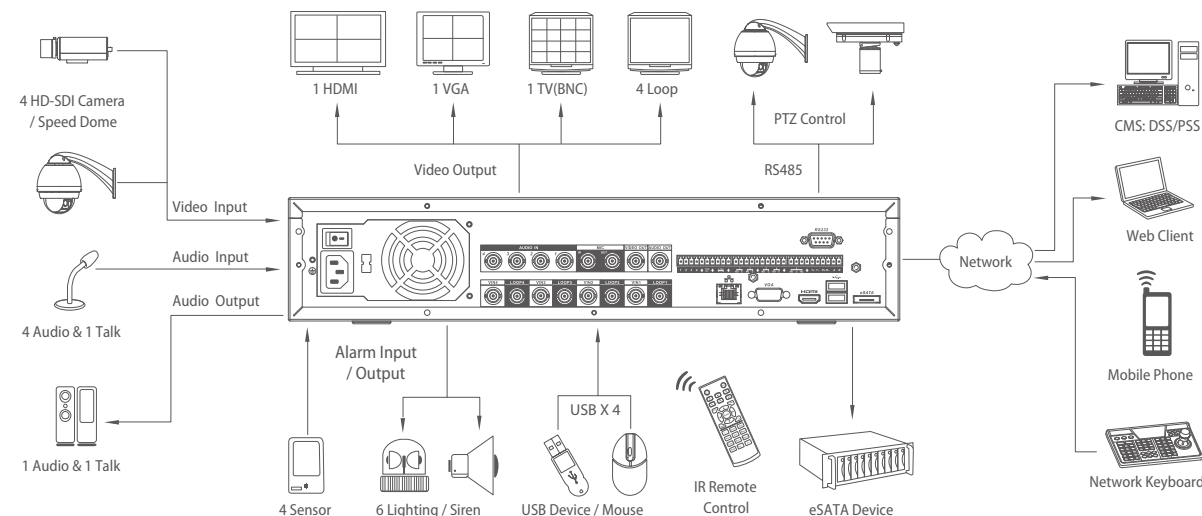

System Connection

Specifications