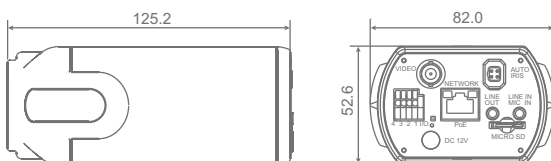

• Plug & Play with Videosec NVRs - zero configuration

Board HD Lens
f=4mm/F1.5
Horizontal Angle: 68°

ICS-20 Series 1080p 1/2.7" CMOS
Full HD • Real-time

ID-20 Series 1080p 1/2.7 CMOS
Full HD • Real-time • Compact

ICS-20F 1080p-15fps / 720p-30fps

ICS-25F 1080p-30fps

Box CS Mount H.264 IP Camera

ID-20 1080p-15fps / 720p-30fps

ID-25 1080p-30fps

Dome H.264 IP Indoor Camera

Dimension

Unit: (mm)

Features: pixel size 3x3µm=9µm²

- Progressive Scan 1/2.7" CMOS Sensor (Ratio: 16:9)
- NEW** • Full HD 1080p / HD 720p real-time at dual streaming
- NEW** • H.264 and MJPEG compression • 1920(H)x1080(V)
- Motion Detection • 2 Way Audio • Alarm: IN/OUT
- Privacy Masks • Internet Explorer, Chrome, Fire Fox
- Day/Night (ICR) • Min. Illumination: 0.02Lux
- Auto Iris Lens support • Shutter: 1~1/10000sec
- NEW** • Micro SD support • ATW 1500~15000K • FTP Recording
- NEW** • BNC analog output • Power: DC 12V / PoE (802.3af), 4W+
- ONVIF support • Max. 20 Users

Dimension

Unit: (mm)

Features pixel size 3x3µm=9µm²

- Progressive Scan 1/2.7" CMOS Sensor (Ratio:16:9)
- NEW** • Full HD 1080p / HD 720p real-time at dual streaming
- H.264 and MJPEG compression • 1920(H)x1080(V)
- NEW** • f = 4 mm, F1.5 • Min. Illumination: 0.02Lux
- Power over Ethernet (802.3af) • FTP Recording
- Motion Detection • 1 Way Audio
- Privacy Masks • Internet Explorer, Chrome, Fire Fox
- Shutter: 1~1/10000sec • ATW 1500~15000K
- Indoor (IP-66 international)
- Micro SD support • Power: PoE only, 4W+
- NEW** • Security Torx against tampering • Max. 20 Users
- ONVIF support