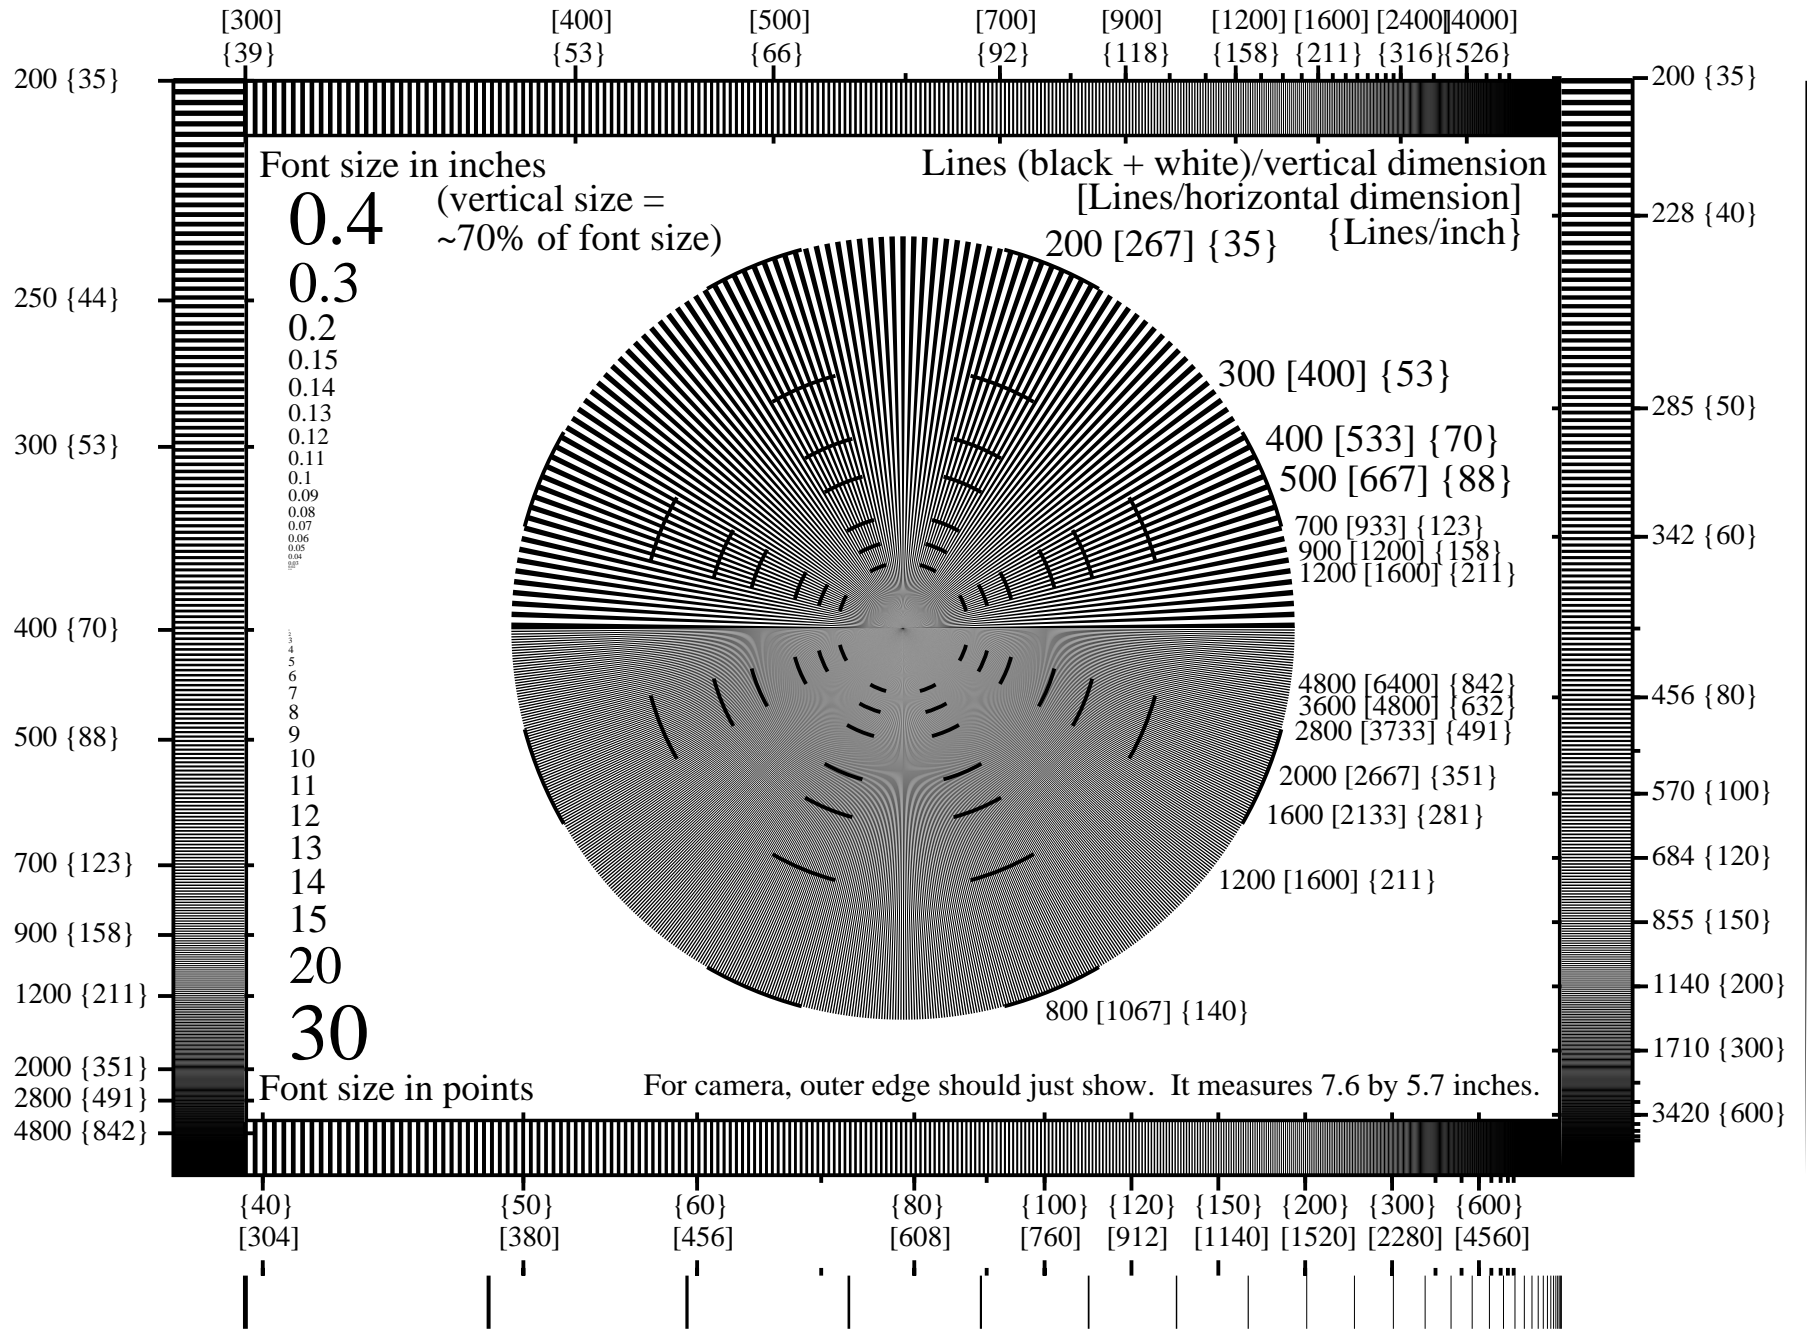

Resolution Chart

1.0

1

2

4

1.2

1.4

1.6

1.8

2.0

5-line resolution test wedges: 1:2 ratio each

Video Test Pattern John Beale 1999