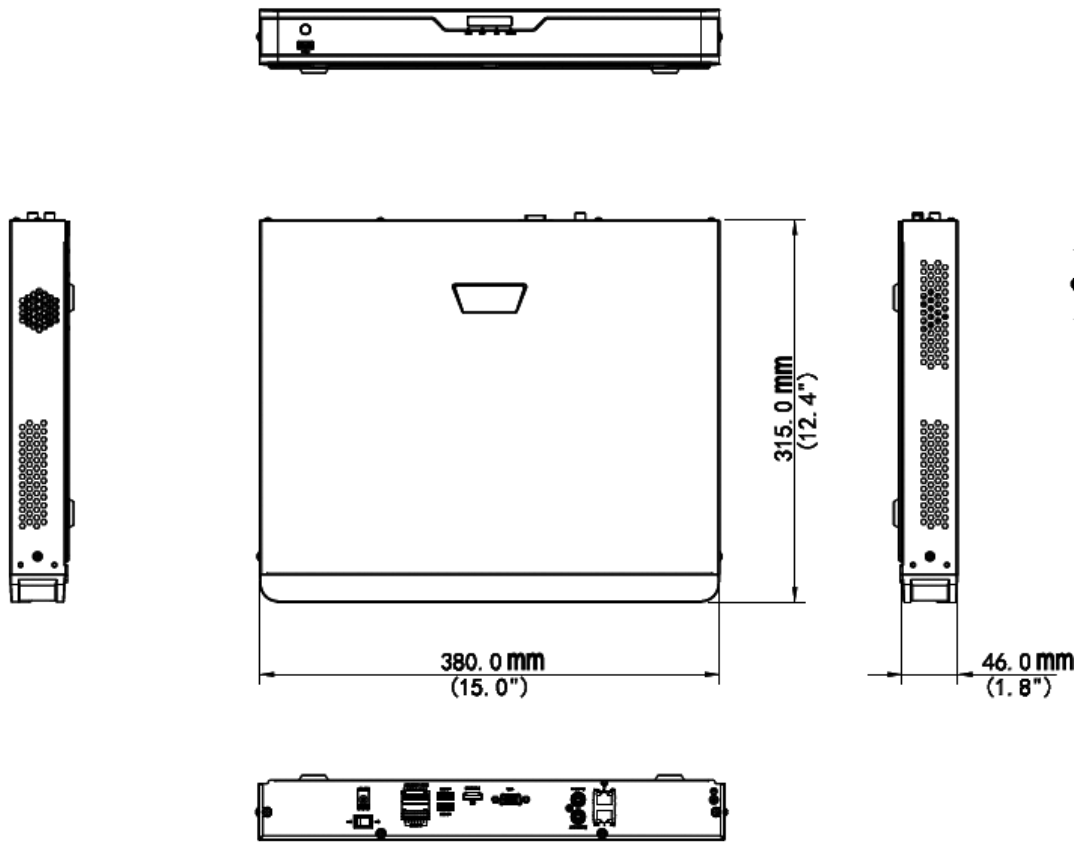

	8 x 720p@30,	16 x 720p@30,	
<b>Encoding</b>			
Frame Rate	Main stream: 3MP@15P(channel1 - channel2), 2MP@15P(channel3 - channel8), 720P@30P(All channels) Sub stream: D1@30P(Max)	Main stream: 8MP@8P*8, 5MP@12P*8, 4MP@15P*8, 3MP@18P*8, 2MP@25P*8, 720P@30P*8 Sub stream: D1@30P(Max)	Main stream: 3MP@15P(channel1 - channel4), 2MP@15P(channel5 - channel16), 720P@30P(All channels) Sub stream: D1@30P(Max)
<b>Hard Disk</b>			
SATA	2 SATA interface		
Capacity	Up to 10TB for each HDD		
<b>External Interface</b>			
Network Interface	1RJ45 10M/100M self-adaptive Ethernet Interfaces	1RJ45 10M/100M/1000M self-adaptive Ethernet Interfaces	
USB Interface	Rear panel: 1 x USB2.0,Front panel: 1xUSB2.0	Rear panel: 1 x USB3.0,Front panel: 1xUSB2.0	
Seral Interface	1 x RS485		
Alarm In	-	8	-
Alarm Out	-	4	-
<b>General</b>			
Power Supply	12V DC Power Consumption: ≤ 8 W( without HDD )	12V DC Power Consumption: ≤ 12 W( without HDD )	
Working Environment	-10°C ~ + 55°C ( +14°F ~ +131°F ), Humidity ≤ 90% RH(non-condensing)		
Dimensions(W×D×H)	380mm ×315mm× 49mm (15" × 12.4"×1.9")		
Weight ( without HDD )	≤1.9 Kg ( 4.19lb )		

## Dimensions